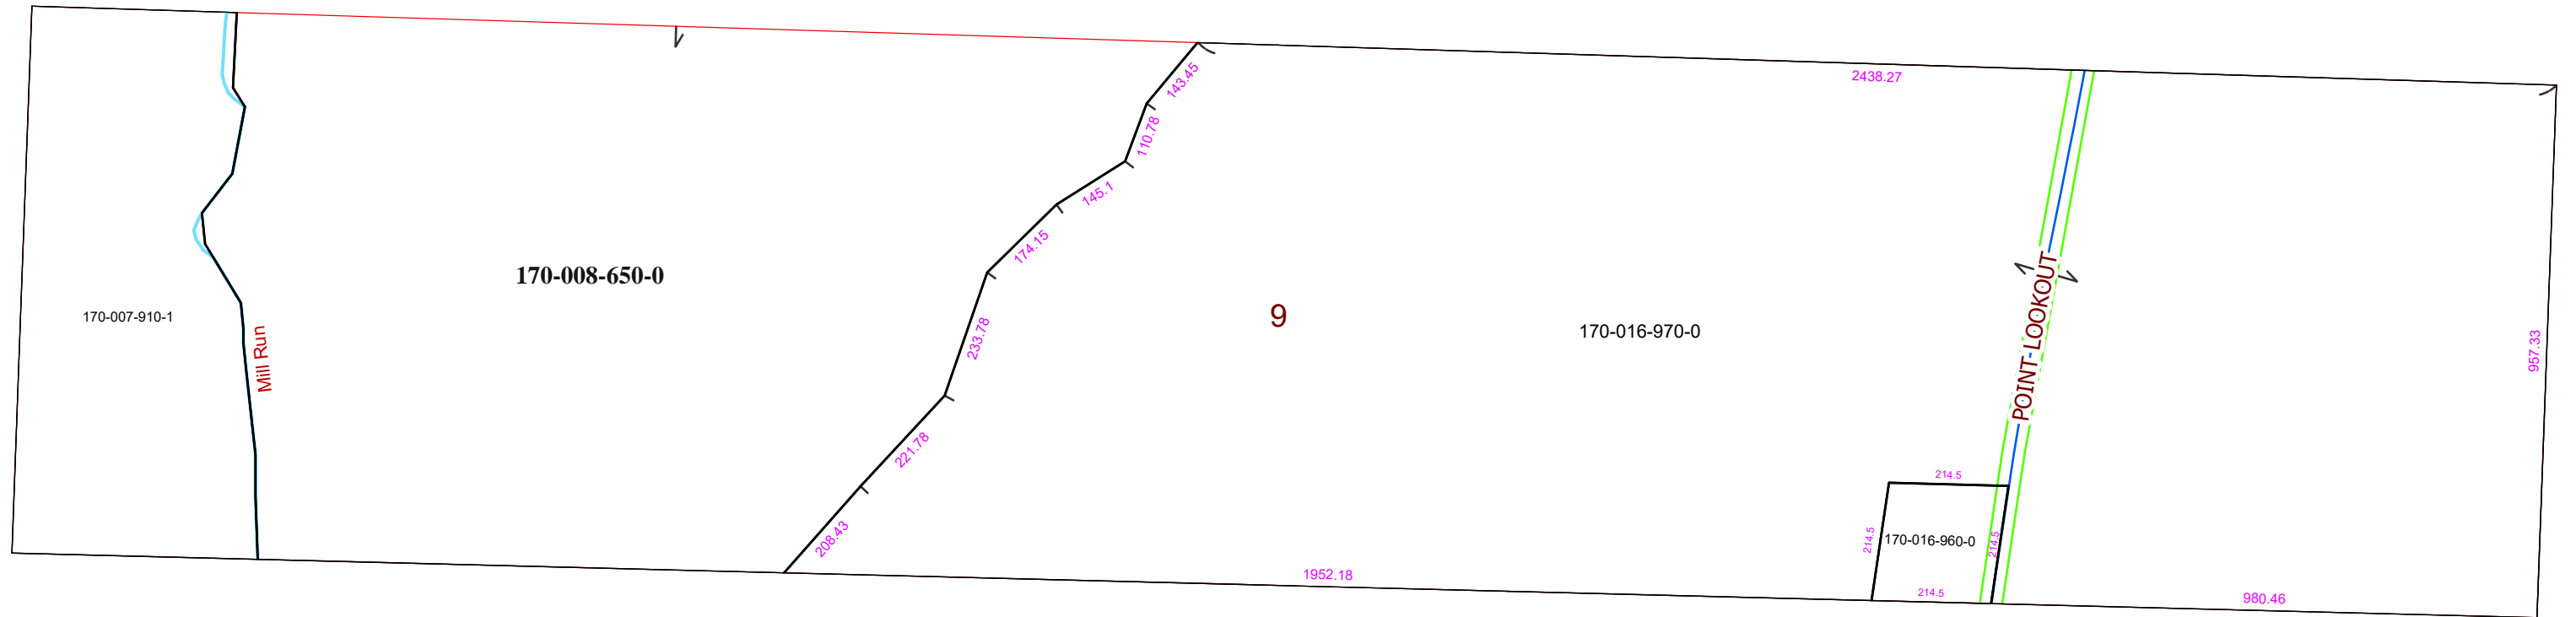

MORGAN COUNTY, OHIO

WINDSOR TWP. FRAC. 9, T-9, R-11, U.S. LOTS

PIN	Owner	LegalDescr	VOL	PAGE	Acres
170-008-650-0	HUNLEY MARTHA DARLENE & JEFFREY A	R11 T09 S00 FR 9-10	OR211	1203	80
170-016-970-0	JAMES JEFFREY K & BRENDA E	R11 T09 S00 FR 9	OR176	208	60.815
170-016-960-0	JAMES JEFFREY K & BRENDA E	R11 T09 S00 FR 9	OR175	431	1.048
170-007-910-1	SCHULTZ WILLIAM L & BETTY JANE	R11 T09 S00 FR 9 SD	OR111	370	6.04

Boundaries

Type

- County
- Hidden
- Hydro
- Parcel
- ROW
- Section
- Lot
- <all other values>

08/10/2020